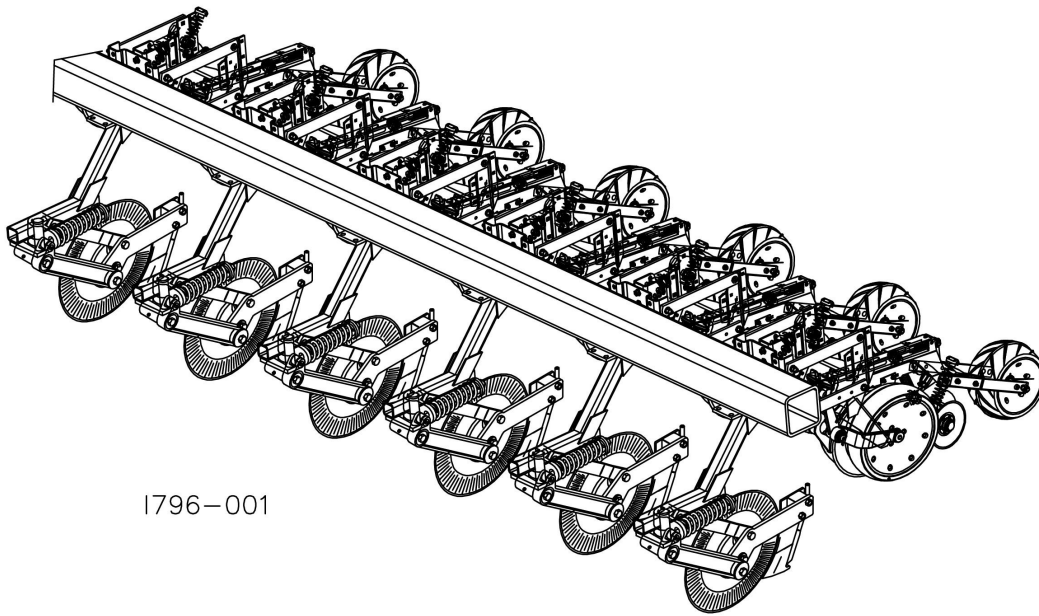

CNH 1250 Front Fold Trailing Planter 24 Row

Equipped with: 2995-176 (front bar mount kit)
2995-065 liquid fert coulters

1796-001